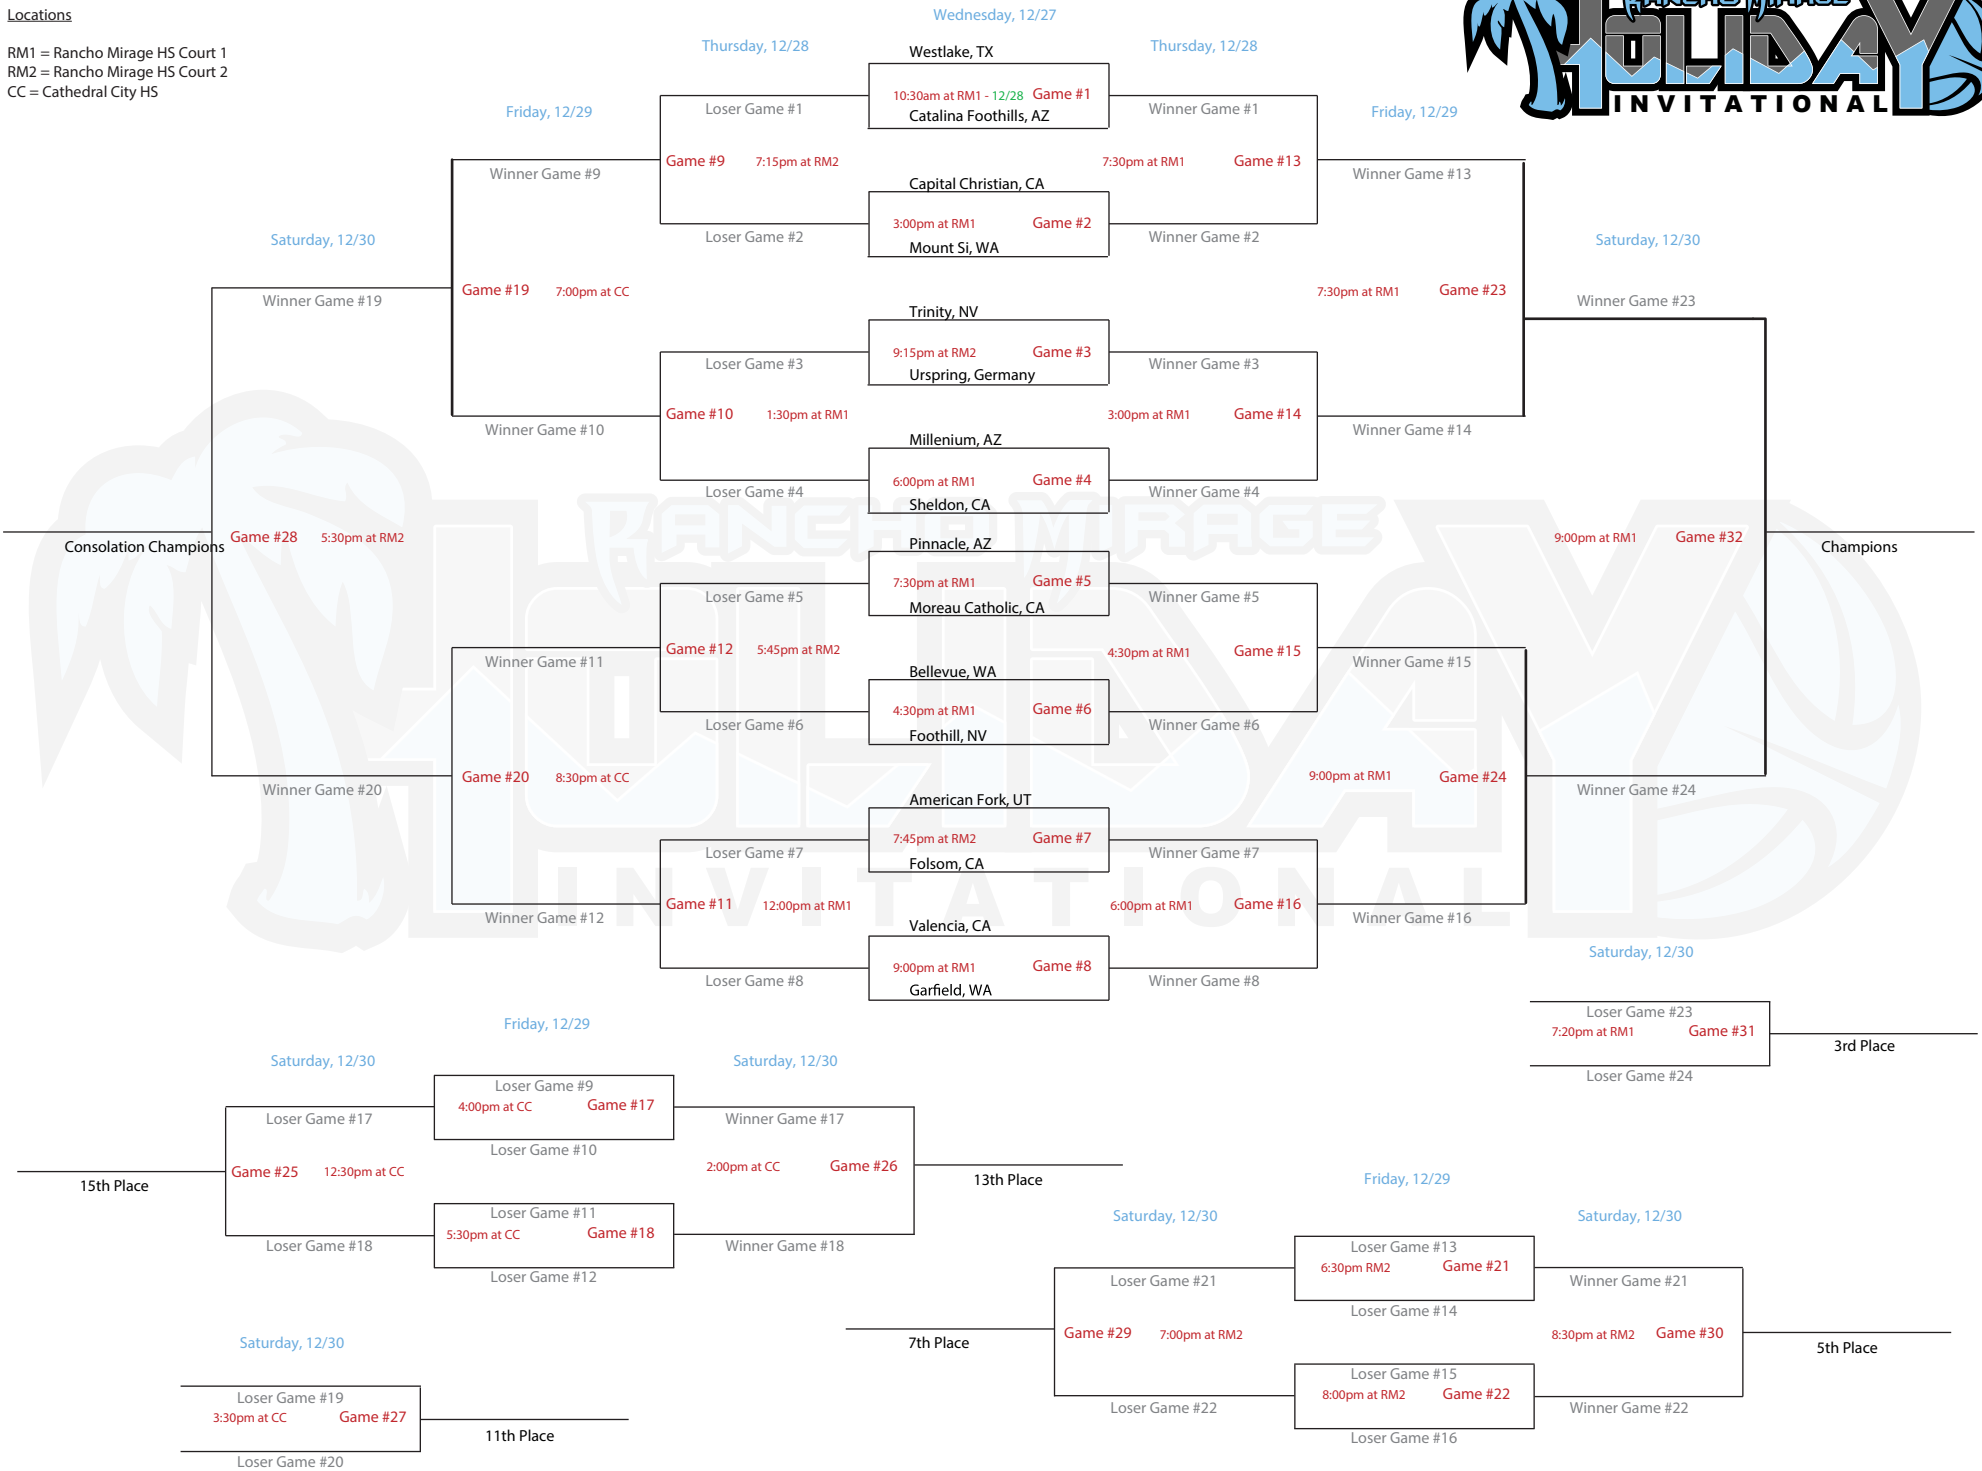

Locations

RM1 = Rancho Mirage HS Court 1
 RM2 = Rancho Mirage HS Court 2
 CC = Cathedral City HS

Team Listed on Top is Home(white)
Team Listed on Bottom is Away(dark)